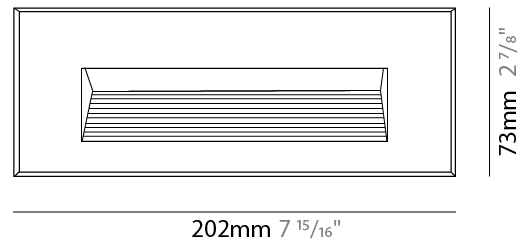

GENERAL

Series: New Green
Subseries: New Green M
Brand: Side
Division: Exterior
Mounting Type: Recessed
Mounting Location: Wall
Subcategory: Step Light

PHYSICAL

Shape: Rectangle
Length (mm): 202
Length (in): 7 ¹⁵/₁₆
Width (mm): 73
Width (in): 2 ⁷/₈
Height (mm): 65
Height (in): 2 ⁹/₁₆
Min. Recessing Depth (mm): 70
Min. Recessing Depth (in): 2 ³/₄
Light Distribution: Asymmetric
Weight (kg): 0.8
Weight (lbs): 1.76
Diffuser: Clear tempered glass
Gasket: Silicone rubber
Fixture Finish: WHI / BLK / GRY
Fixture Material: Aluminum Die Cast

ELECTRICAL

Lamp Type: LED (Zhaga Standard)
Input Wattage (W): 3.65
Total Output Wattage (W): 2.97
Dimming: Non-Dimmable
Driver Included: No
Driver Location: Remote
Driver Type: Constant Current - 120Vac
Driver Class: Class 2
Input Voltage (V): 120 - 277
Constant Current (mA): 350
Upon Request: 0-10Vdc dimming / Phase dimming 120Vac / Non-dimming 120/277Vac

LED

Color Temperature (°K): 3000 / 4000
Max. Delivered Lumen (lm): 195.7 / 204.4
Nominal Lumen (lm): 450 / 470
CRI: >90 CRI
Lamp Life (hrs): 50000

OPTICAL

Optic°: Asymmetrical

RATINGS AND CERTIFICATIONS

Certified By: Certified for North American Standards
IP rating: IP65
IK Rating: IK07

PROJECT	
TYPE	
SPECIFIER	
QUANTITY	
DATE