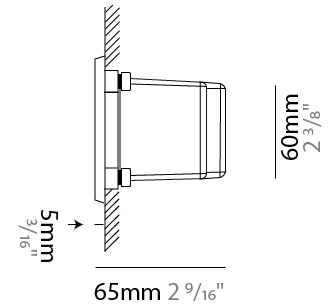

base number   Color   Finish
Temperature   Options

1. To build a product code in our configurator select the specify button on the base model # product page
2. To build a manual product code on this datasheet choose from the options listed below in blue font and add the suffix to the base model #

GENERAL

Series: New Green
Subseries: New Green XS
Brand: Side
Division: Exterior
Mounting Type: Recessed
Mounting Location: Wall
Subcategory: Step Light

PHYSICAL

Shape: Rectangle
Length (mm): 116
Length (in): 4 ⁹/₁₆
Width (mm): 73
Width (in): 2 ⁷/₈
Depth (mm): 65
Depth (in): 2 ⁵/₁₆
Light Distribution: Asymmetric
Weight (kg): 0.4
Weight (lbs): 0.88
Diffuser: Clear tempered glass
Gasket: Silicon rubber
Fixture Finish: WHI / BLK / GRY
Fixture Material: Aluminum Die Cast

ELECTRICAL

Lamp Type: LED (Zhaga Standard)
Input Wattage (W): 2
Total Output Wattage (W): 1.05
Dimming: Non-Dimmable
Driver Included: No
Driver Location: Remote
Driver Type: Constant Current - Universal
Driver Class: Class 2
Input Voltage (V): 120 - 277
Constant Current (MA): 350
Upon Request: 0-10Vdc dimming / Phase dimming 120Vac

LED

Color Temperature (°K): 3000 / 4000
Max. Delivered Lumen (lm): 103.7 / 116.6
Nominal Lumen (lm): 240 / 270
CRI: >90 CRI
Lamp Life (hrs): 50000

OPTICAL

Optic°: Asymmetrical

RATINGS AND CERTIFICATIONS

Certified By: Certified for North American Standards
IP rating: IP65
IK Rating: IK07

PROJECT
TYPE
SPECIFIER
QUANTITY
DATE

2.2kg / 4.85 lbs