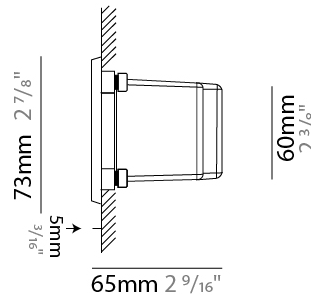

GENERAL

Series: New Green
Subseries: New Green M
Brand: Side
Division: Exterior
Mounting Type: Recessed
Mounting Location: Wall
Subcategory: Step Light

PHYSICAL

Shape: Rectangle
Length (mm): 202
Length (in): 7 ¹⁵/₁₆
Width (mm): 73
Width (in): 2 ⁷/₈
Height (mm): 65
Height (in): 2 ⁹/₁₆
Min. Recessing Depth (mm): 70
Min. Recessing Depth (in): 2 ³/₄
Light Distribution: Asymmetric
Weight (kg): 0.8
Weight (lbs): 1.76
Diffuser: Clear tempered glass
Gasket: Silicone rubber
Fixture Finish: WHI / BLK / GRY
Fixture Material: Aluminum Die Cast

ELECTRICAL

Lamp Type: LED (Zhaga Standard)
Input Wattage (W): 3.65
Total Output Wattage (W): 2.97
Dimming: Non-Dimmable
Driver Included: No
Driver Location: Remote
Driver Type: Constant Current - 120Vac
Driver Class: Class 2
Input Voltage (V): 120 - 277
Constant Current (mA): 350
Upon Request: 0-10Vdc dimming / Phase dimming 120Vac / Non-dimming 120/277Vac

LED

Color Temperature (°K): 3000 / 4000
Max. Delivered Lumen (lm): 195.7 / 204.4
Nominal Lumen (lm): 450 / 470
CRI: >90 CRI
Lamp Life (hrs): 50000

OPTICAL

Optic°: Asymmetrical

RATINGS AND CERTIFICATIONS

Certified By: Certified for North American Standards
IP rating: IP65
IK Rating: IK07

PROJECT	
TYPE	
SPECIFIER	
QUANTITY	
DATE