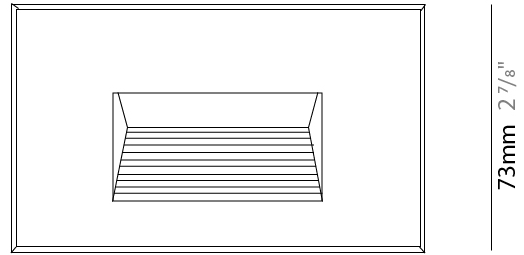

base number   Color   Finish
Temperature   Options

1. To build a product code in our configurator select the specify button on the base model # product page
2. To build a manual product code on this datasheet choose from the options listed below in blue font and add the suffix to the base model #

GENERAL

Series: New Green
Subseries: New Green XS
Brand: Side
Division: Exterior
Mounting Type: Recessed
Mounting Location: Wall
Subcategory: Step Light

PHYSICAL

Shape: Rectangle
Length (mm): 116
Length (in): 4 ⁹/₁₆
Width (mm): 73
Width (in): 2 ⁷/₈
Depth (mm): 65
Depth (in): 2 ⁵/₁₆
Light Distribution: Asymmetric
Weight (kg): 0.4
Weight (lbs): 0.88
Diffuser: Clear tempered glass
Gasket: Silicon rubber
Fixture Finish: WHI / BLK / GRY
Fixture Material: Aluminum Die Cast

ELECTRICAL

Lamp Type: LED (Zhaga Standard)
Input Wattage (W): 2
Total Output Wattage (W): 1.05
Dimming: Non-Dimmable
Driver Included: No
Driver Location: Remote
Driver Type: Constant Current - Universal
Driver Class: Class 2
Input Voltage (V): 120 - 277
Constant Current (MA): 350
Upon Request: 0-10Vdc dimming / Phase dimming 120Vac

LED

Color Temperature (°K): 3000 / 4000
Max. Delivered Lumen (lm): 103.7 / 116.6
Nominal Lumen (lm): 240 / 270
CRI: >90 CRI
Lamp Life (hrs): 50000

OPTICAL

Optic°: Asymmetrical

RATINGS AND CERTIFICATIONS

Certified By: Certified for North American Standards
IP rating: IP65
IK Rating: IK07

PROJECT
TYPE
SPECIFIER
QUANTITY
DATE

2.2kg / 4.85 lbs